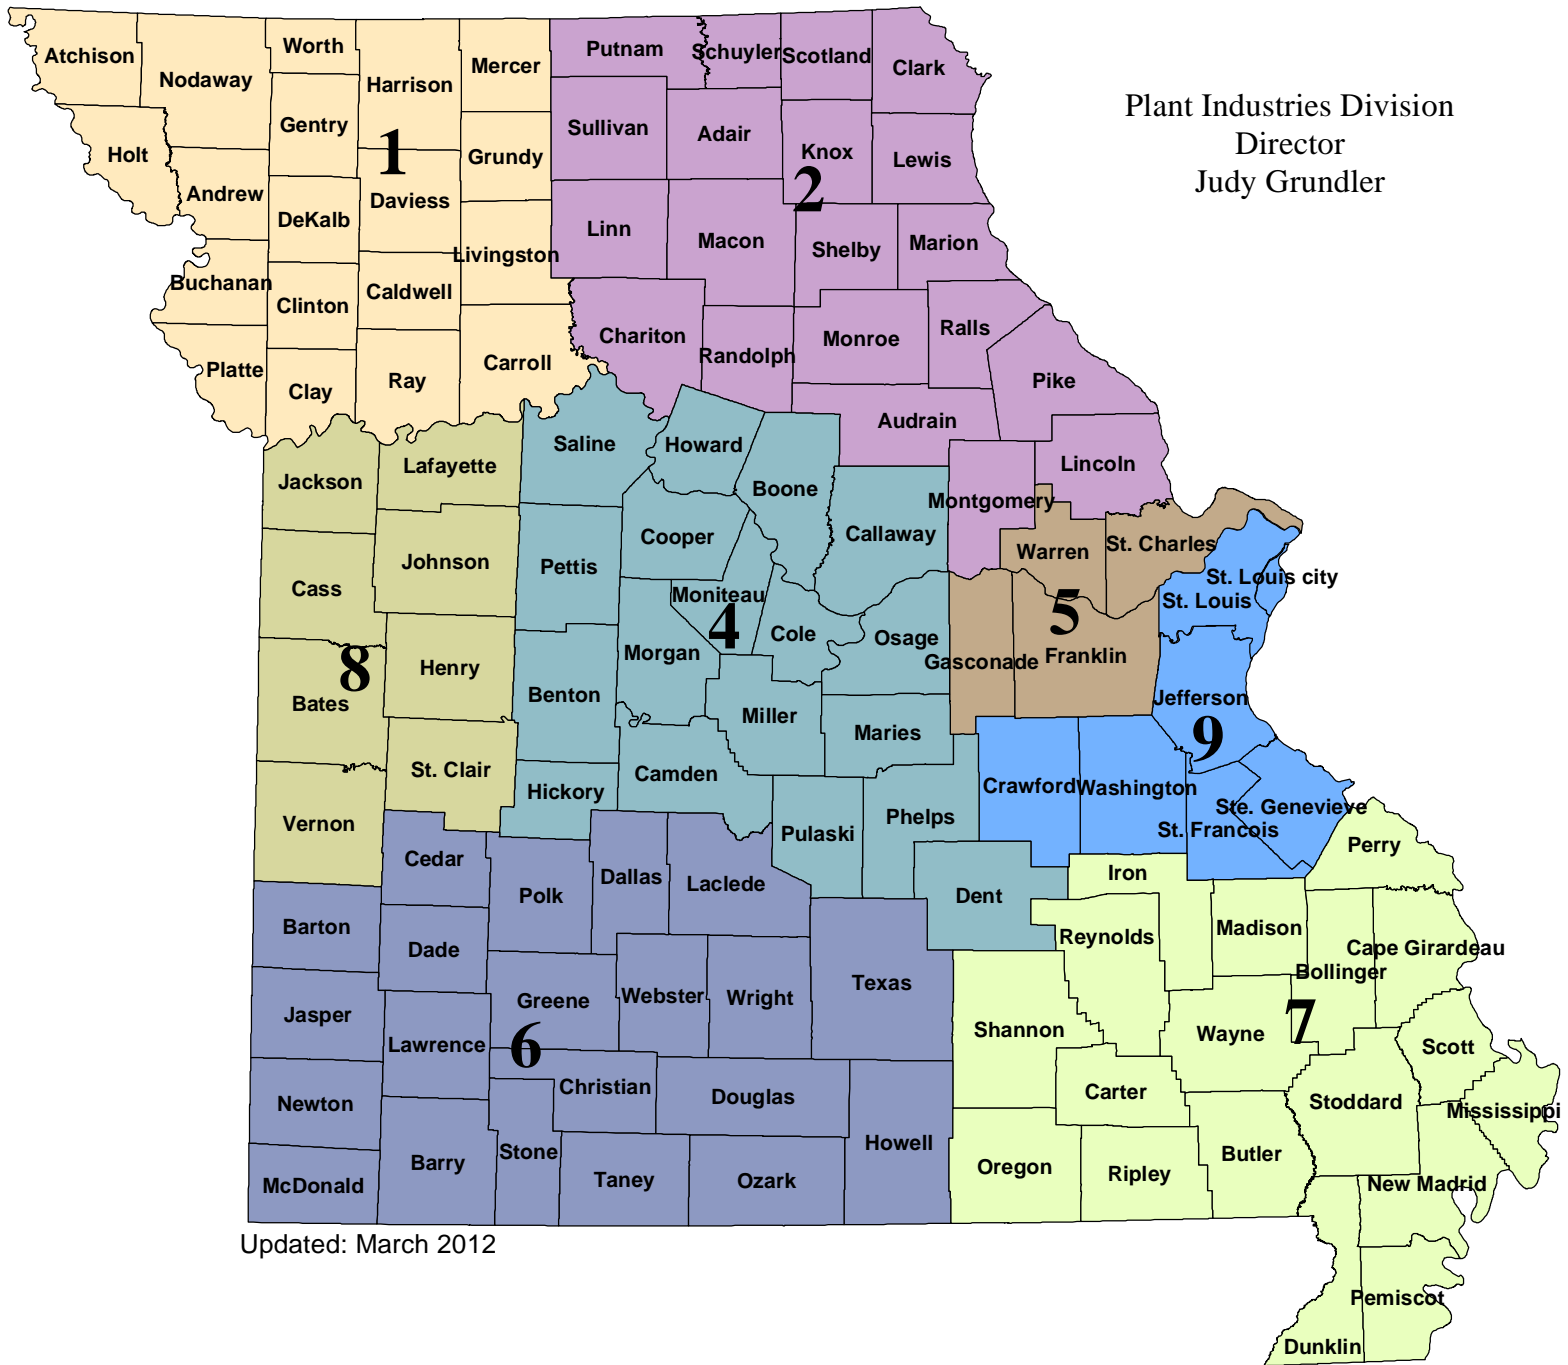

Pesticide Use Investigators

Missouri Department of Agriculture, P.O. Box 630, 1616 Missouri Boulevard, Jefferson City, Missouri 65102

Plant Industries Division
 Director
 Judy Grundler

Updated: March 2012

Investigators

- | | |
|-------------------|-------------------|
| 1 Michael Arway | 6 Yvonne Barr |
| 2 Mark Nachreiner | 7 Austin Hake |
| 4 Dan Judy | 8 Mike Carroll |
| 5 Mike Welch | 9 Brittani Nelson |

Missouri Department of Agriculture

To serve, promote, and protect the agricultural producers, processors, and consumers of Missouri's food, fuel, and fiber products.